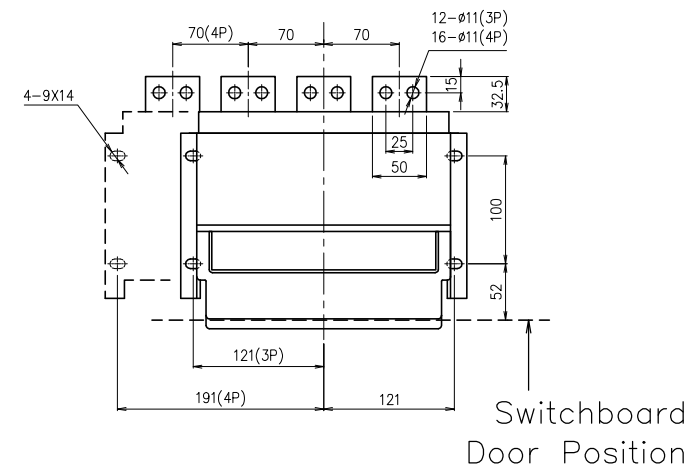

Draw-out type BW1600-CN/SN 3P/4P

Draw-out type

In	a (mm)
630-1000A	10
1250, 1600A	18

Door Frame Dimesions

Fixed type BW1600-CN/SN 3P/4P

Fixed type

In	a (mm)
630-1000A	10
1250, 1600A	18

Door Frame Dimesions