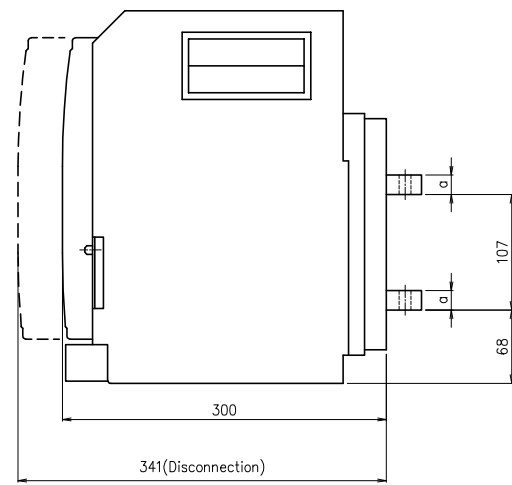

Draw-out type BW1600-CN/SN 3P/4P

Draw-out type

In	a (mm)
630-1000A	10
1250, 1600A	18

Door Frame Dimesions

Fixed type BW1600-CN/SN 3P/4P

Fixed type

In	a (mm)
630-1000A	10
1250, 1600A	18

Door Frame Dimesions