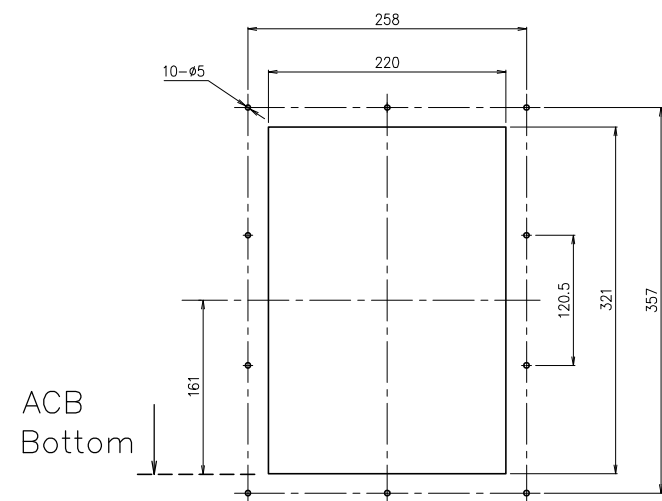

Draw-out type BW1600-CN/SN 3P/4P

Draw-out type

In	a (mm)
630-1000A	10
1250, 1600A	18

Door Frame Dimesions

Fixed type BW1600-CN/SN 3P/4P

Fixed type

In	a (mm)
630-1000A	10
1250, 1600A	18

Door Frame Dimesions