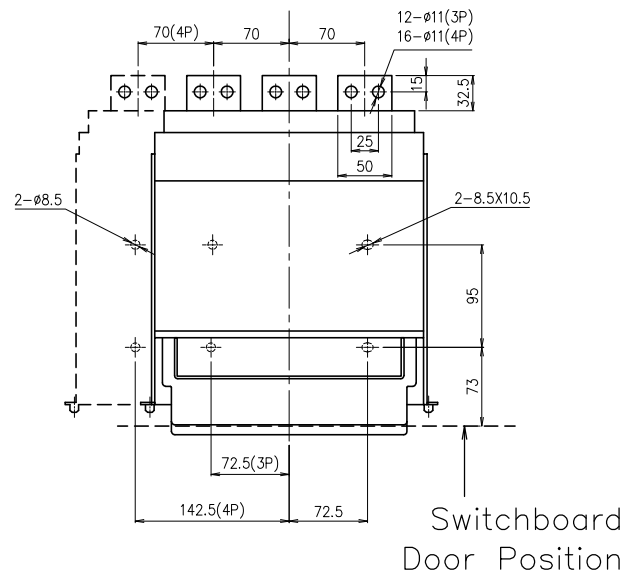

Draw-out type BW1600-CN/SN 3P/4P

Draw-out type

In	a (mm)
630-1000A	10
1250, 1600A	18

Door Frame Dimesions

Fixed type BW1600-CN/SN 3P/4P

Fixed type

In	a (mm)
630-1000A	10
1250, 1600A	18

Door Frame Dimesions