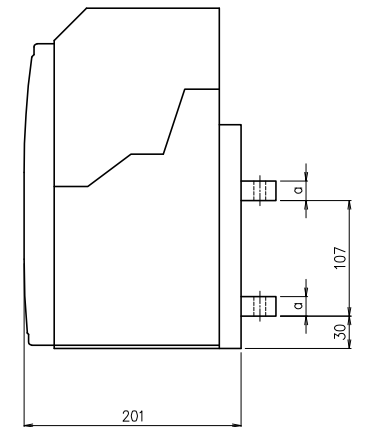

Draw-out type BW1600-CN/SN 3P/4P

Draw-out type

In	a (mm)
630-1000A	10
1250, 1600A	18

Door Frame Dimesions

Fixed type BW1600-CN/SN 3P/4P

Fixed type

In	a (mm)
630-1000A	10
1250, 1600A	18

Door Frame Dimesions