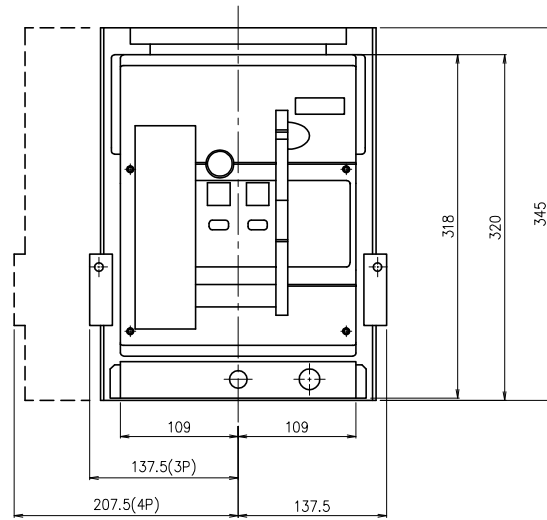

Draw-out type BW1600-CN/SN 3P/4P

Draw-out type

In	a (mm)
630-1000A	10
1250, 1600A	18

Door Frame Dimesions

Fixed type BW1600-CN/SN 3P/4P

Fixed type

In	a (mm)
630-1000A	10
1250, 1600A	18

Door Frame Dimesions