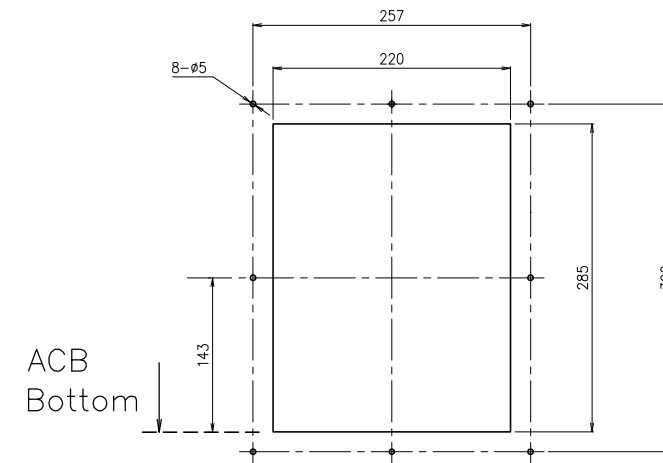

Draw-out type BW1600-CN/SN 3P/4P

Draw-out type

In	a (mm)
630-1000A	10
1250, 1600A	18

Door Frame Dimesions

Fixed type BW1600-CN/SN 3P/4P

Fixed type

In	a (mm)
630-1000A	10
1250, 1600A	18

Door Frame Dimesions