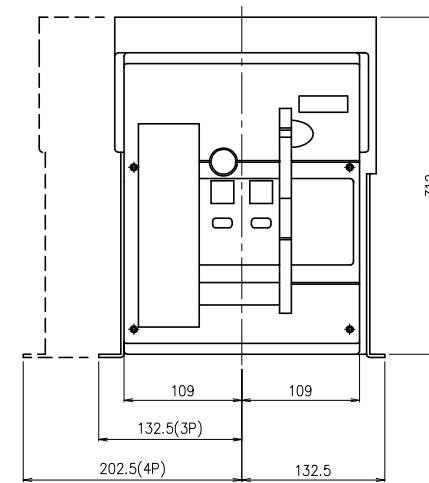

Draw-out type BW1600-CN/SN 3P/4P

Draw-out type

In	a (mm)
630-1000A	10
1250, 1600A	18

Door Frame Dimesions

Fixed type BW1600-CN/SN 3P/4P

Fixed type

In	a (mm)
630-1000A	10
1250, 1600A	18

Door Frame Dimesions